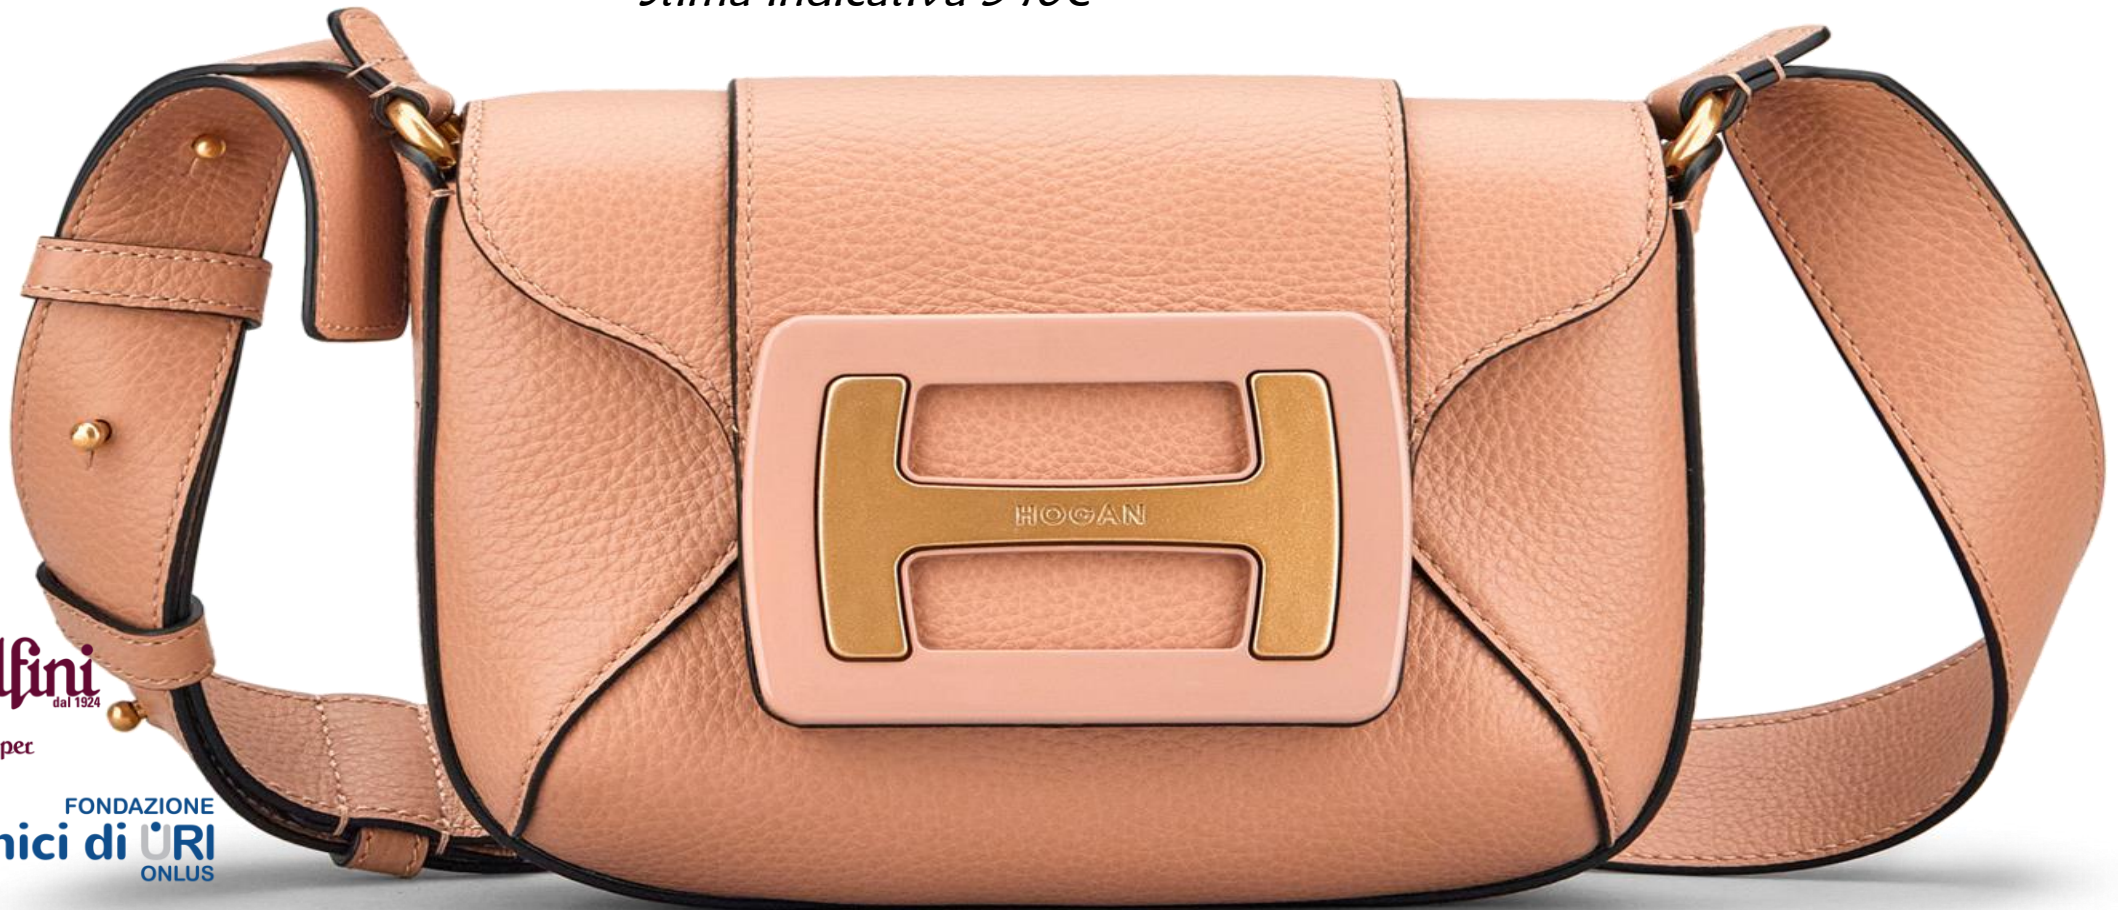

Lotto n. 113

Gruppo Tod's

Borsa Hogan

hogan h-bag crossbody in pelle martellata con maxi logo h. tracolla regolabile e una chiusura flap con bottone magnetico

hogan h-bag crossbody in textured leather with maxi logo h. adjustable shoulder strap and a flap closure with magnetic button

Stima indicativa 540€

Pandolfini
CASA D'ASTE dal 1924

per

FONDAZIONE
Amici di URI
ONLUS